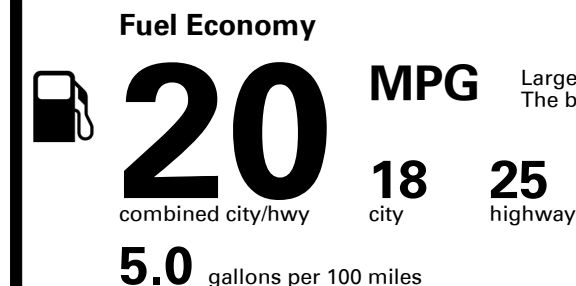

TOTAL PRICE: \$45,395.00

171 A 1798GGLOVI

EMISSIONS:
This vehicle is certified to meet emission requirements in all 50 states

EPA DOT Fuel Economy and Environment

Gasoline Vehicle

Large Cars range from 14 to 104 MPG. The best vehicle rates 136 MPGe.

You spend \$2,250
more in fuel costs over 5 years
compared to the average new vehicle.

Annual fuel cost \$1,800

Fuel Economy & Greenhouse Gas Rating (tailpipe only)

Smog Rating (tailpipe only)

This vehicle emits 445 grams CO₂ per mile. The best emits 0 grams per mile (tailpipe only). Producing and distributing fuel also create emissions; learn more at fueleconomy.gov.