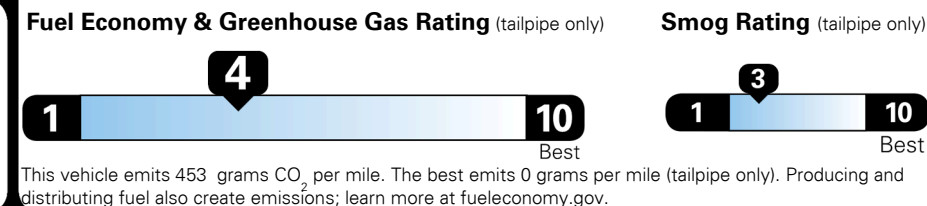

GENESIS WARRANTY

- 5-year/60,000-mile New Vehicle Warranty*
- 10-year/100,000-mile Powertrain Warranty*
- 7-year/Unlimited-mile Anti-perforation Warranty*
- Limited warranties, see dealer for details

Full Tank of Gas

Manufacturer's Suggested Retail Price: $57,750.00

ADDED FEATURES:

SOLD TO: KY028   **SHIPPED TO: KY028**
HYUNDAI OF LOUISVILLE
6633 DIXIE HWY
LOUISVILLE KY 40258

Inland Freight & Handling : $975.00

VIN: KMHGN4JBXJU250066	ENGINE: G6DPAH891303	EXTERIOR COLOR: SIBERIAN ICE	INTERIOR/SEAT COLOR: BLACK/BLACK
MODEL: B2432A65	PORT OF ENTRY: PT	TRANSPORT: TRUCK	ACCESSORY WEIGHT: 10 lbs./ 4 kgs.

TOTAL PRICE: $58,725.00

EMISSIONS:
This vehicle is certified to meet emission requirements in all 50 states

EPA DOT Fuel Economy and Environment

Gasoline Vehicle

Fuel Economy

20 MPG
combined city/hwy

17 MPG
city

24 MPG
highway

5.0 gallons per 100 miles

Large Cars range from 14 to 104 MPG. The best vehicle rates 136 MPG.

You spend $3,750
more in fuel costs over 5 years compared to the average new vehicle.

Annual fuel cost $2,100

Actual results will vary for many reasons, including driving conditions and how you drive and maintain your vehicle. The average new vehicle gets 27 MPG and costs $6,750 to fuel over 5 years. Cost estimates are based on 15,000 miles per year at $ 2.40 per gallon. MPGe is miles per gasoline gallon equivalent. Vehicle emissions are a significant cause of climate change and smog.

fueleconomy.gov

Calculate personalized estimates and compare vehicles

GOVERNMENT 5-STAR SAFETY RATINGS

Overall Vehicle Score ★ ★ ★ ★ ★

Based on the combined rating of frontal, side and rollover. Should ONLY be compared to other vehicles of similar size and weight.

Frontal Crash	Driver	★ ★ ★ ★ ★
Crash	Passenger	★ ★ ★ ★ ★
Side Crash	Front seat	★ ★ ★ ★ ★
Crash	Rear seat	★ ★ ★ ★ ★
Rollover		★ ★ ★ ★ ★

Based on the risk of injury in a frontal impact. Should ONLY be compared to other vehicles of similar size and weight.

Based on the risk of injury in a side impact.

Based on the risk of rollover in a single-vehicle crash.

Star ratings range from 1 to 5 stars (★★★★★) with 5 being the highest.
Source: National Highway Traffic Safety Administration (NHTSA).
www.safercar.gov or 1-888-327-4236

Manufacturer's suggested retail price includes manufacturer's recommended pre-delivery service. Gasoline license and title fees state and local taxes and dealer installed options and accessories are not included in the manufacturer's suggested retail price. This label has been affixed to this vehicle by Hyundai Motor America, pursuant to the requirements of 15 U.S.C. 1231 et seq. which prohibits its removal or alteration prior to delivery to the ultimate purchaser.

PARTS CONTENT INFORMATION

FOR VEHICLES IN THIS CARLINE: U.S./CANADIAN PARTS CONTENT: 3 %

MAJOR SOURCES OF FOREIGN PARTS CONTENT: KOREA: 87 %

FOR THIS VEHICLE: FINAL ASSEMBLY POINT: ULSAN, KOREA

COUNTRY OF ORIGIN:

ENGINE: KOREA   TRANSMISSION: KOREA

Note: Parts content does not include final assembly, distribution, or other non-parts costs.