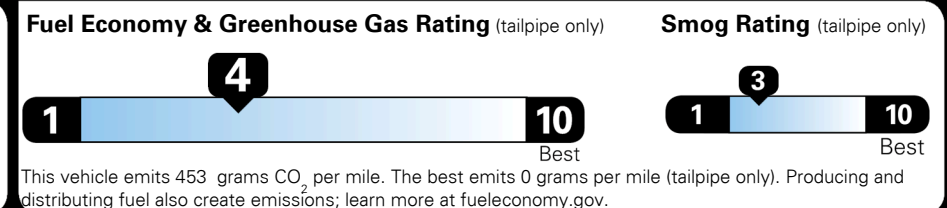

GENESIS WARRANTY

- 5-year/60,000-mile New Vehicle Warranty*
- 10-year/100,000-mile Powertrain Warranty*
- 7-year/Unlimited-mile Anti-perforation Warranty*
- Limited warranties, see dealer for details

Full Tank of Gas

Manufacturer's Suggested Retail Price: $57,750.00

ADDED FEATURES:

SOLD TO: KY028   **SHIPPED TO: KY028**
HYUNDAI OF LOUISVILLE
6633 DIXIE HWY
LOUISVILLE KY 40258

Inland Freight & Handling : $975.00

VIN: KMHGN4JBXJU250066	ENGINE: G6DPAH891303	EXTERIOR COLOR: SIBERIAN ICE	INTERIOR/SEAT COLOR: BLACK/BLACK
MODEL: B2432A65	PORT OF ENTRY: PT	TRANSPORT: TRUCK	ACCESSORY WEIGHT: 10 lbs./ 4 kgs.

TOTAL PRICE: $58,725.00

EMISSIONS:
This vehicle is certified to meet emission requirements in all 50 states

EPA DOT Fuel Economy and Environment

Fuel Economy

20 MPG
combined city/hwy

17 MPG
city

24 MPG
highway

5.0 gallons per 100 miles

Large Cars range from 14 to 104 MPG. The best vehicle rates 136 MPG.

You spend $3,750
more in fuel costs over 5 years compared to the average new vehicle.

Annual fuel cost $2,100

Actual results will vary for many reasons, including driving conditions and how you drive and maintain your vehicle. The average new vehicle gets 27 MPG and costs $6,750 to fuel over 5 years. Cost estimates are based on 15,000 miles per year at $ 2.40 per gallon. MPGe is miles per gasoline gallon equivalent. Vehicle emissions are a significant cause of climate change and smog.

fueleconomy.gov

Calculate personalized estimates and compare vehicles

GOVERNMENT 5-STAR SAFETY RATINGS

Overall Vehicle Score ★ ★ ★ ★ ★

Based on the combined rating of frontal, side and rollover. Should ONLY be compared to other vehicles of similar size and weight.

Frontal Crash	Driver	★ ★ ★ ★ ★
Passenger		★ ★ ★ ★ ★
Based on the risk of injury in a frontal impact. Should ONLY be compared to other vehicles of similar size and weight.		
Side Crash	Front seat	★ ★ ★ ★ ★
	Rear seat	★ ★ ★ ★ ★
Based on the risk of injury in a side impact.		
Rollover		★ ★ ★ ★ ★
Based on the risk of rollover in a single-vehicle crash.		

Star ratings range from 1 to 5 stars (★★★★★) with 5 being the highest.
Source: National Highway Traffic Safety Administration (NHTSA).
www.safercar.gov or 1-888-327-4236

Manufacturer's suggested retail price includes manufacturer's recommended pre-delivery service. Gasoline license and title fees state and local taxes and dealer installed options and accessories are not included in the manufacturer's suggested retail price. This label has been affixed to this vehicle by Hyundai Motor America, pursuant to the requirements of 15 U.S.C. 1231 et seq. which prohibits its removal or alteration prior to delivery to the ultimate purchaser.

PARTS CONTENT INFORMATION

FOR VEHICLES IN THIS CARLINE: U.S./CANADIAN PARTS CONTENT: 3 %

MAJOR SOURCES OF FOREIGN PARTS CONTENT: KOREA: 87 %

FOR THIS VEHICLE: FINAL ASSEMBLY POINT: ULSAN, KOREA

COUNTRY OF ORIGIN:

ENGINE: KOREA   TRANSMISSION: KOREA

Note: Parts content does not include final assembly, distribution, or other non-parts costs.