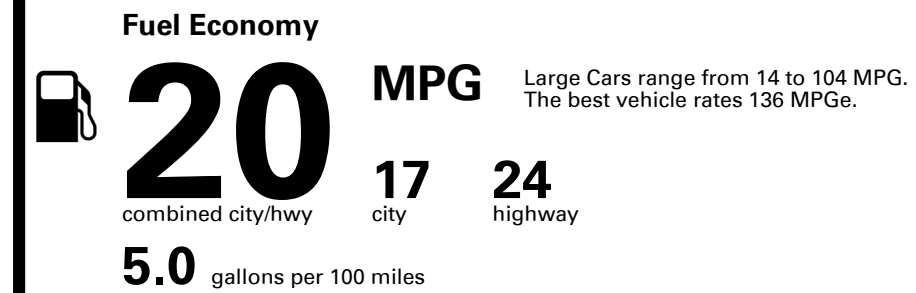

SHIPPED TO: KY028

Inland Freight & Handling : \$975.00

VIN: KMHGN4JB9JU256330	ENGINE: G6DPA804869	EXTERIOR COLOR: SIBERIAN ICE	INTERIOR/SEAT COLOR: GRAY/GRAY
MODEL: B2432A65	PORT OF ENTRY: PT	TRANSPORT: TRUCK	ACCESSORY WEIGHT: 13 lbs./ 6 kgs.

TOTAL PRICE: \$58,940.00

EMISSIONS:
This vehicle is certified to meet emission requirements in all 50 states

EPA DOT Fuel Economy and Environment

Gasoline Vehicle

You spend \$3,750
more in fuel costs over 5 years compared to the average new vehicle.

Annual fuel cost \$2,100

Fuel Economy & Greenhouse Gas Rating (tailpipe only)

Smog Rating (tailpipe only)

This vehicle emits 453 grams CO₂ per mile. The best emits 0 grams per mile (tailpipe only). Producing and distributing fuel also create emissions; learn more at fueleconomy.gov.