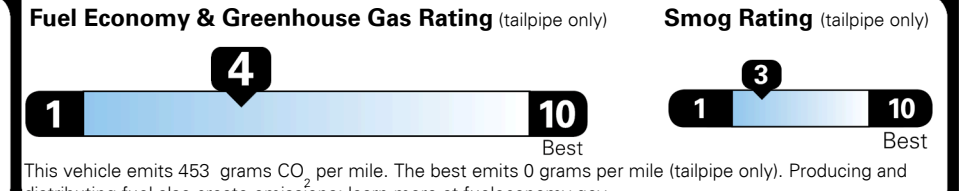

EPA DOT Fuel Economy and Environment

Gasoline Vehicle

Fuel Economy

20 MPG
combined city/hwy

17 MPG
city

24 MPG
highway

5.0 gallons per 100 miles

Large Cars range from 14 to 104 MPG. The best vehicle rates 136 MPG.

You spend $3,750
more in fuel costs over 5 years compared to the average new vehicle.

Annual fuel cost $2,100